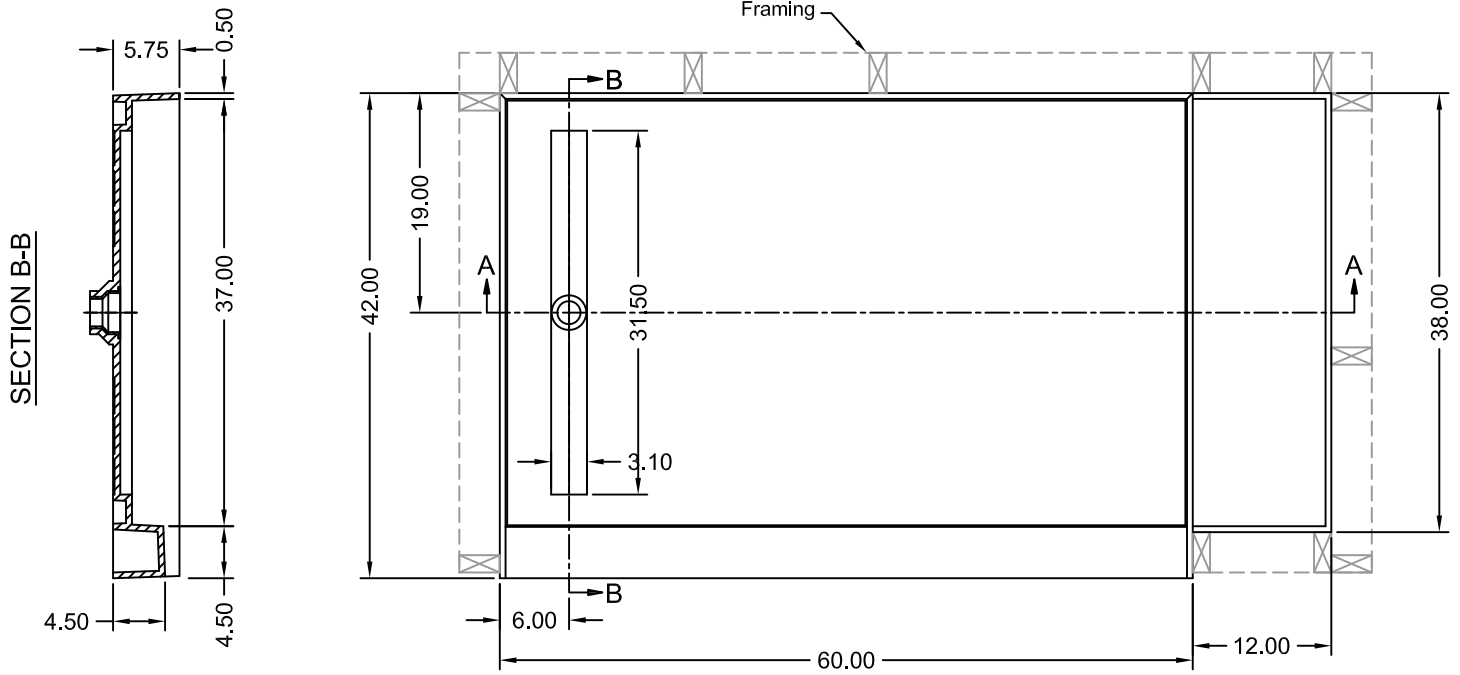

TILE REDI[®] BASE'N BENCH[®] SHOWER KIT

REDI TRENCH[®]
WITH REDI BENCH[®]

MODEL
RT4260L-SBN-RB42-KIT

(Not to scale)

SECTION A-A