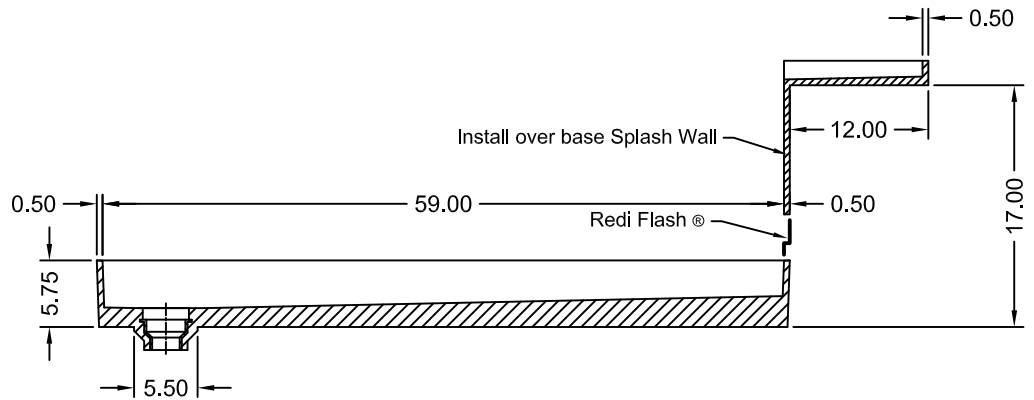

TILE REDI[®] BASE'N BENCH[®] SHOWER KIT

REDI TRENCH[®]
WITH REDI BENCH[®]

MODEL
RT4260L-SBN-RB42-KIT

(Not to scale)

SECTION A-A